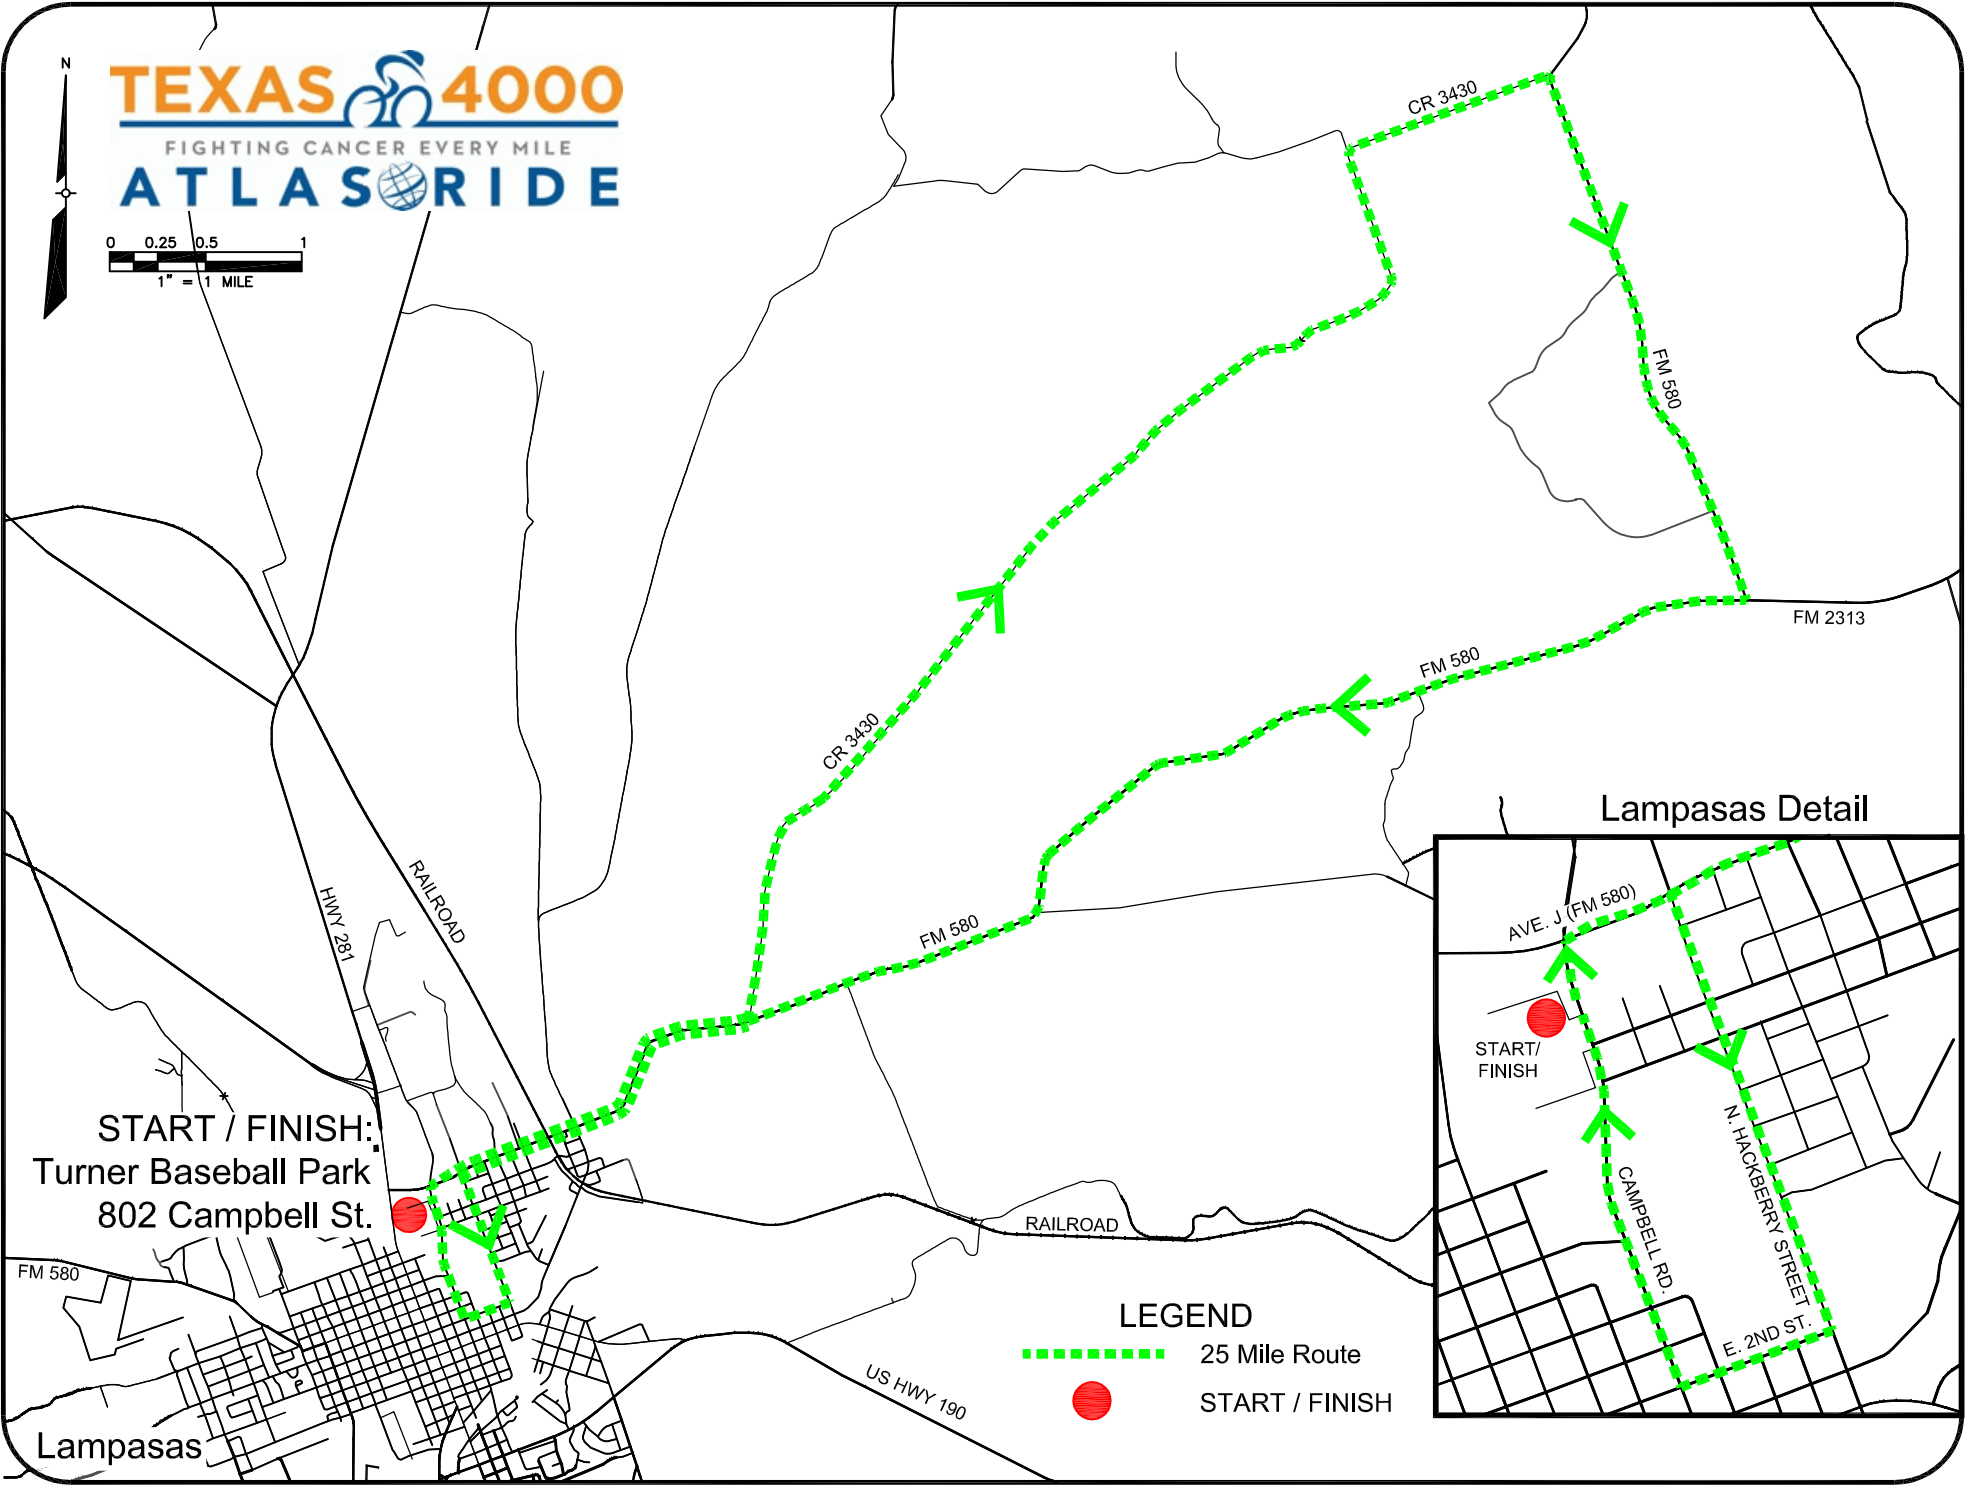

TEXAS 4000

FIGHTING CANCER EVERY MILE

ATLAS RIDE

START / FINISH:
Turner Baseball Park
802 Campbell St.

FM 580

Lampasas

CR 3430

FM 580

RAILROAD

US HWY 190

CR 3430

FM 580

FM 2313

FM 580

LEGEND

 25 Mile Route

 START / FINISH

Lampasas Detail

AVE. J (FM 580)

START/
FINISH

CAMPBELL RD.

N. HACKBERRY STREET

E. 2ND ST.