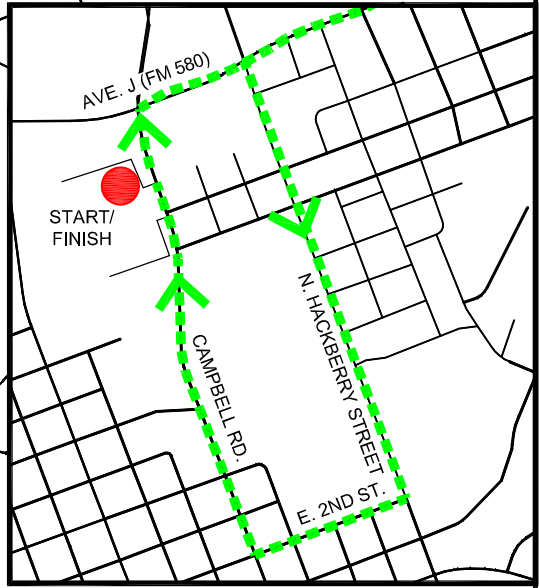

TEXAS 4000

FIGHTING CANCER EVERY MILE

ATLAS RIDE

START / FINISH:
Turner Baseball Park
802 Campbell St.

FM 580

Lampasas

CR 3430

FM 580

RAILROAD

US HWY 190

CR 3430

FM 580

FM 2313

FM 580

LEGEND

 25 Mile Route

 START / FINISH

Lampasas Detail

AVE. J (FM 580)

START/
FINISH

CAMPBELL RD.

N. HACKBERRY STREET

E. 2ND ST.