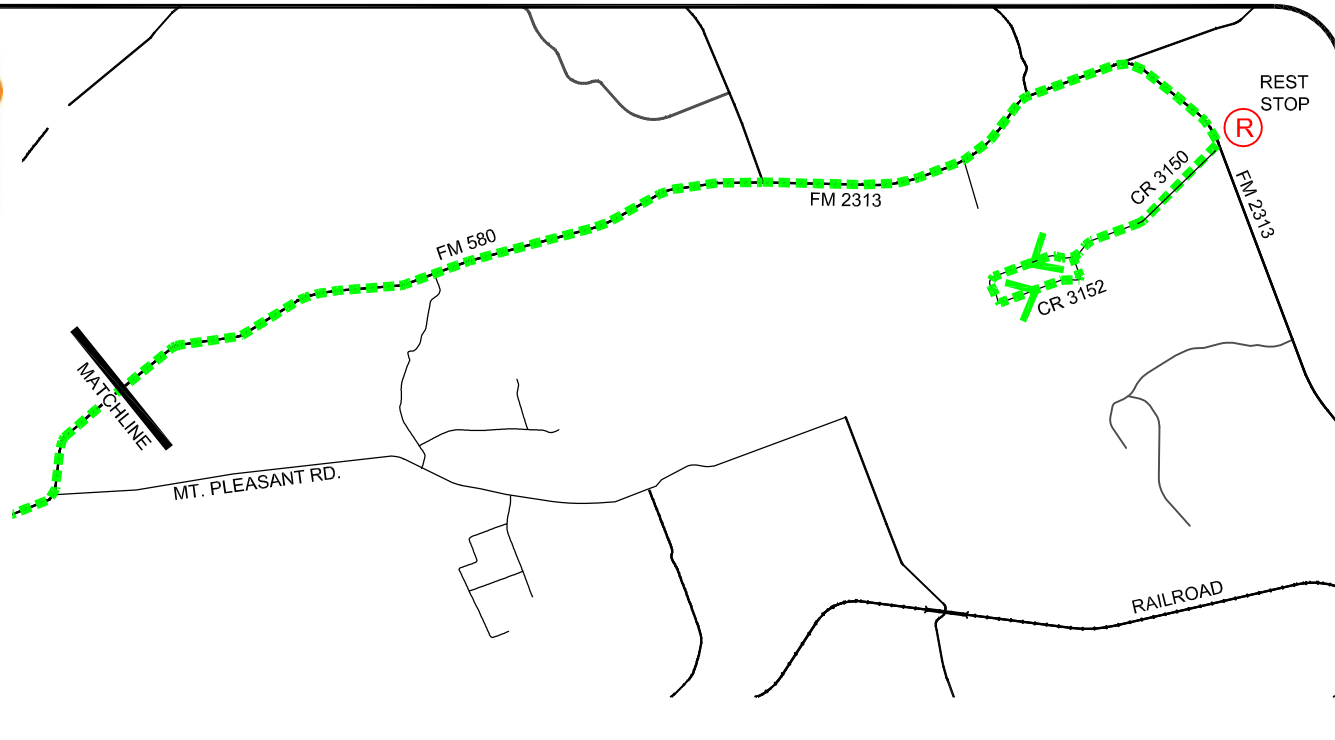

**25 MILE ROUTE**  
 OUT AND BACK  
 FROM TURNER  
 BASEBALL PARK

**START / FINISH:**  
 Turner Baseball Park  
 802 Campbell St.

**LEGEND**

-  25 Mile Route
-  START / FINISH
-  REST STOP

**Lampasas Detail**