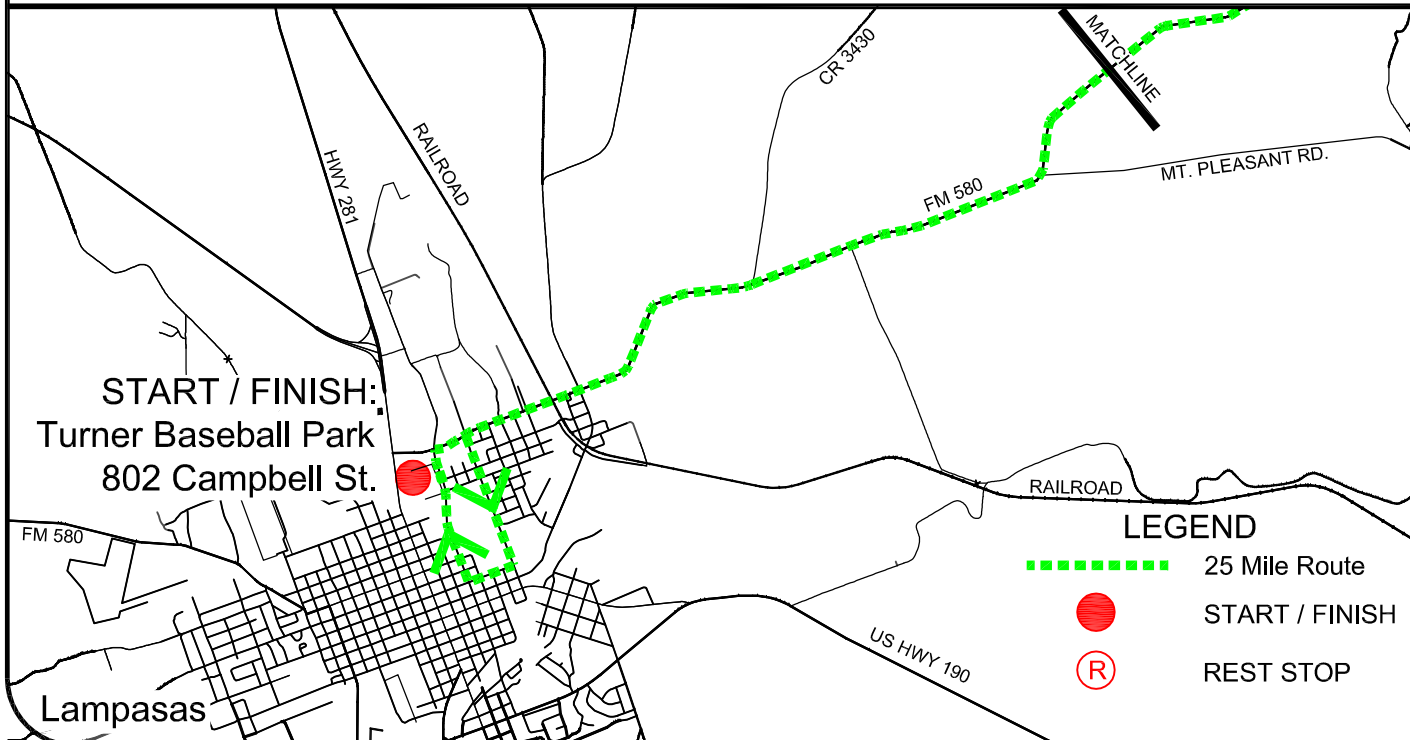

**25 MILE ROUTE**  
 OUT AND BACK  
 FROM TURNER  
 BASEBALL PARK

**START / FINISH:**  
 Turner Baseball Park  
 802 Campbell St.

**LEGEND**

-  25 Mile Route
-  START / FINISH
-  REST STOP

**Lampasas Detail**