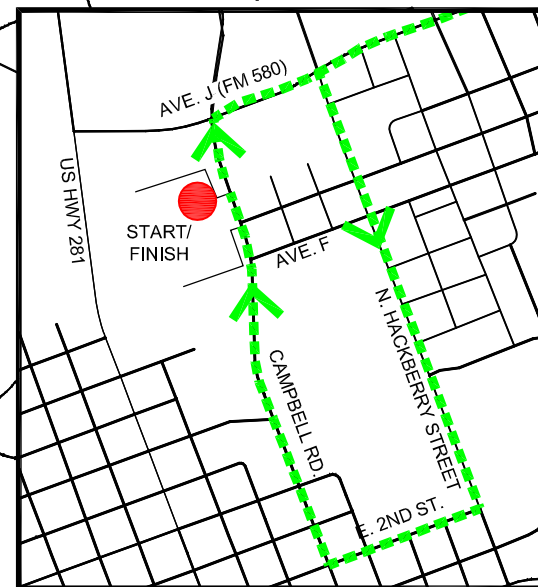

**25 MILE ROUTE**  
 OUT AND BACK  
 FROM TURNER  
 BASEBALL PARK

**START / FINISH:**  
 Turner Baseball Park  
 802 Campbell St.

**LEGEND**

-  25 Mile Route
-  START / FINISH
-  REST STOP

**Lampasas Detail**