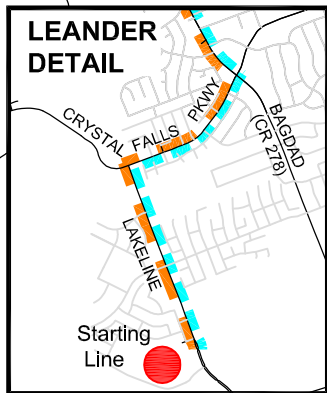

TEXAS 4000

FIGHTING CANCER EVERY MILE

ATLASORIDE

Lampasas
FINISH:
 TURNER
 BASEBALL
 PARK

- LEGEND**
- 70+ Mile Route
 - 50+ Mile Route
 - Rest Stop

START:
 Running Brushy
 Middle School
 Cedar Park

Austin