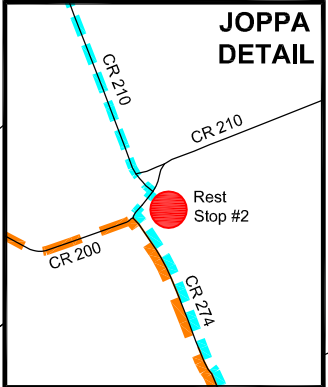

TEXAS 4000

FIGHTING CANCER EVERY MILE

ATLASORIDE

Lampasas
FINISH:
 TURNER
 BASEBALL
 PARK

- LEGEND**
- 70+ Mile Route
 - 50+ Mile Route
 - Rest Stop

START:
 Running Brushy
 Middle School
 Cedar Park

Austin