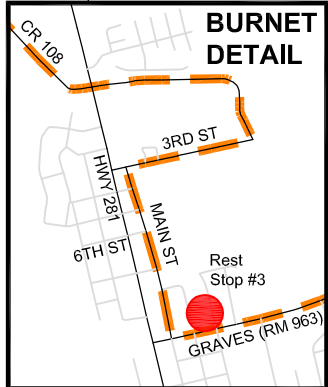

TEXAS 4000

FIGHTING CANCER EVERY MILE

ATLASORIDE

Lampasas
FINISH:
 TURNER
 BASEBALL
 PARK

- LEGEND**
- 70+ Mile Route
 - 50+ Mile Route
 - Rest Stop

START:
 Running Brushy
 Middle School
 Cedar Park

Austin